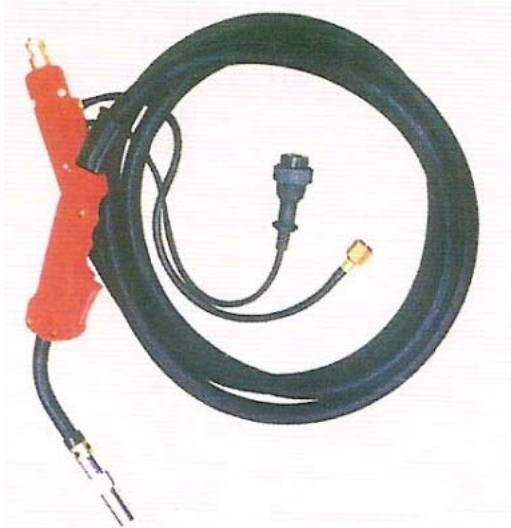

MIG GUN

MIG GUN (P) 180A 350A 500A

MIG GUN (O) 180A 350A 500A

PAIL PACK CAP / CONDUIT CABLE

CONDUIT CABLE

- * CC-PP : Plug are fixed at both end. (Length 2-4 M.)
- * CC-PA : Plug are fixed at one end and adapter is formed at the other end (Length 2-4 M.)

PAIL PACK CAP

IHPPC-L:660m/m , IHPPC-S:510m/m
(300/400g) (200/250g)

JOINING DIAGRAM